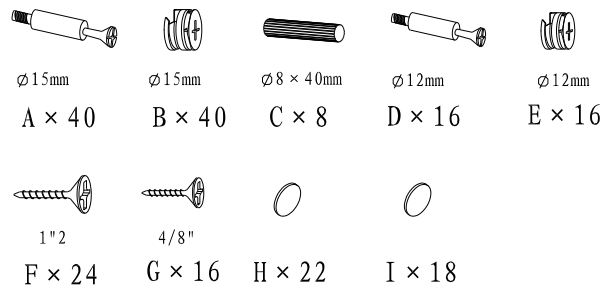

Model No.: MD-301DR

Please put "H" and "I" on "B"

× 2

NO. 1

NO. 2

NO. 3